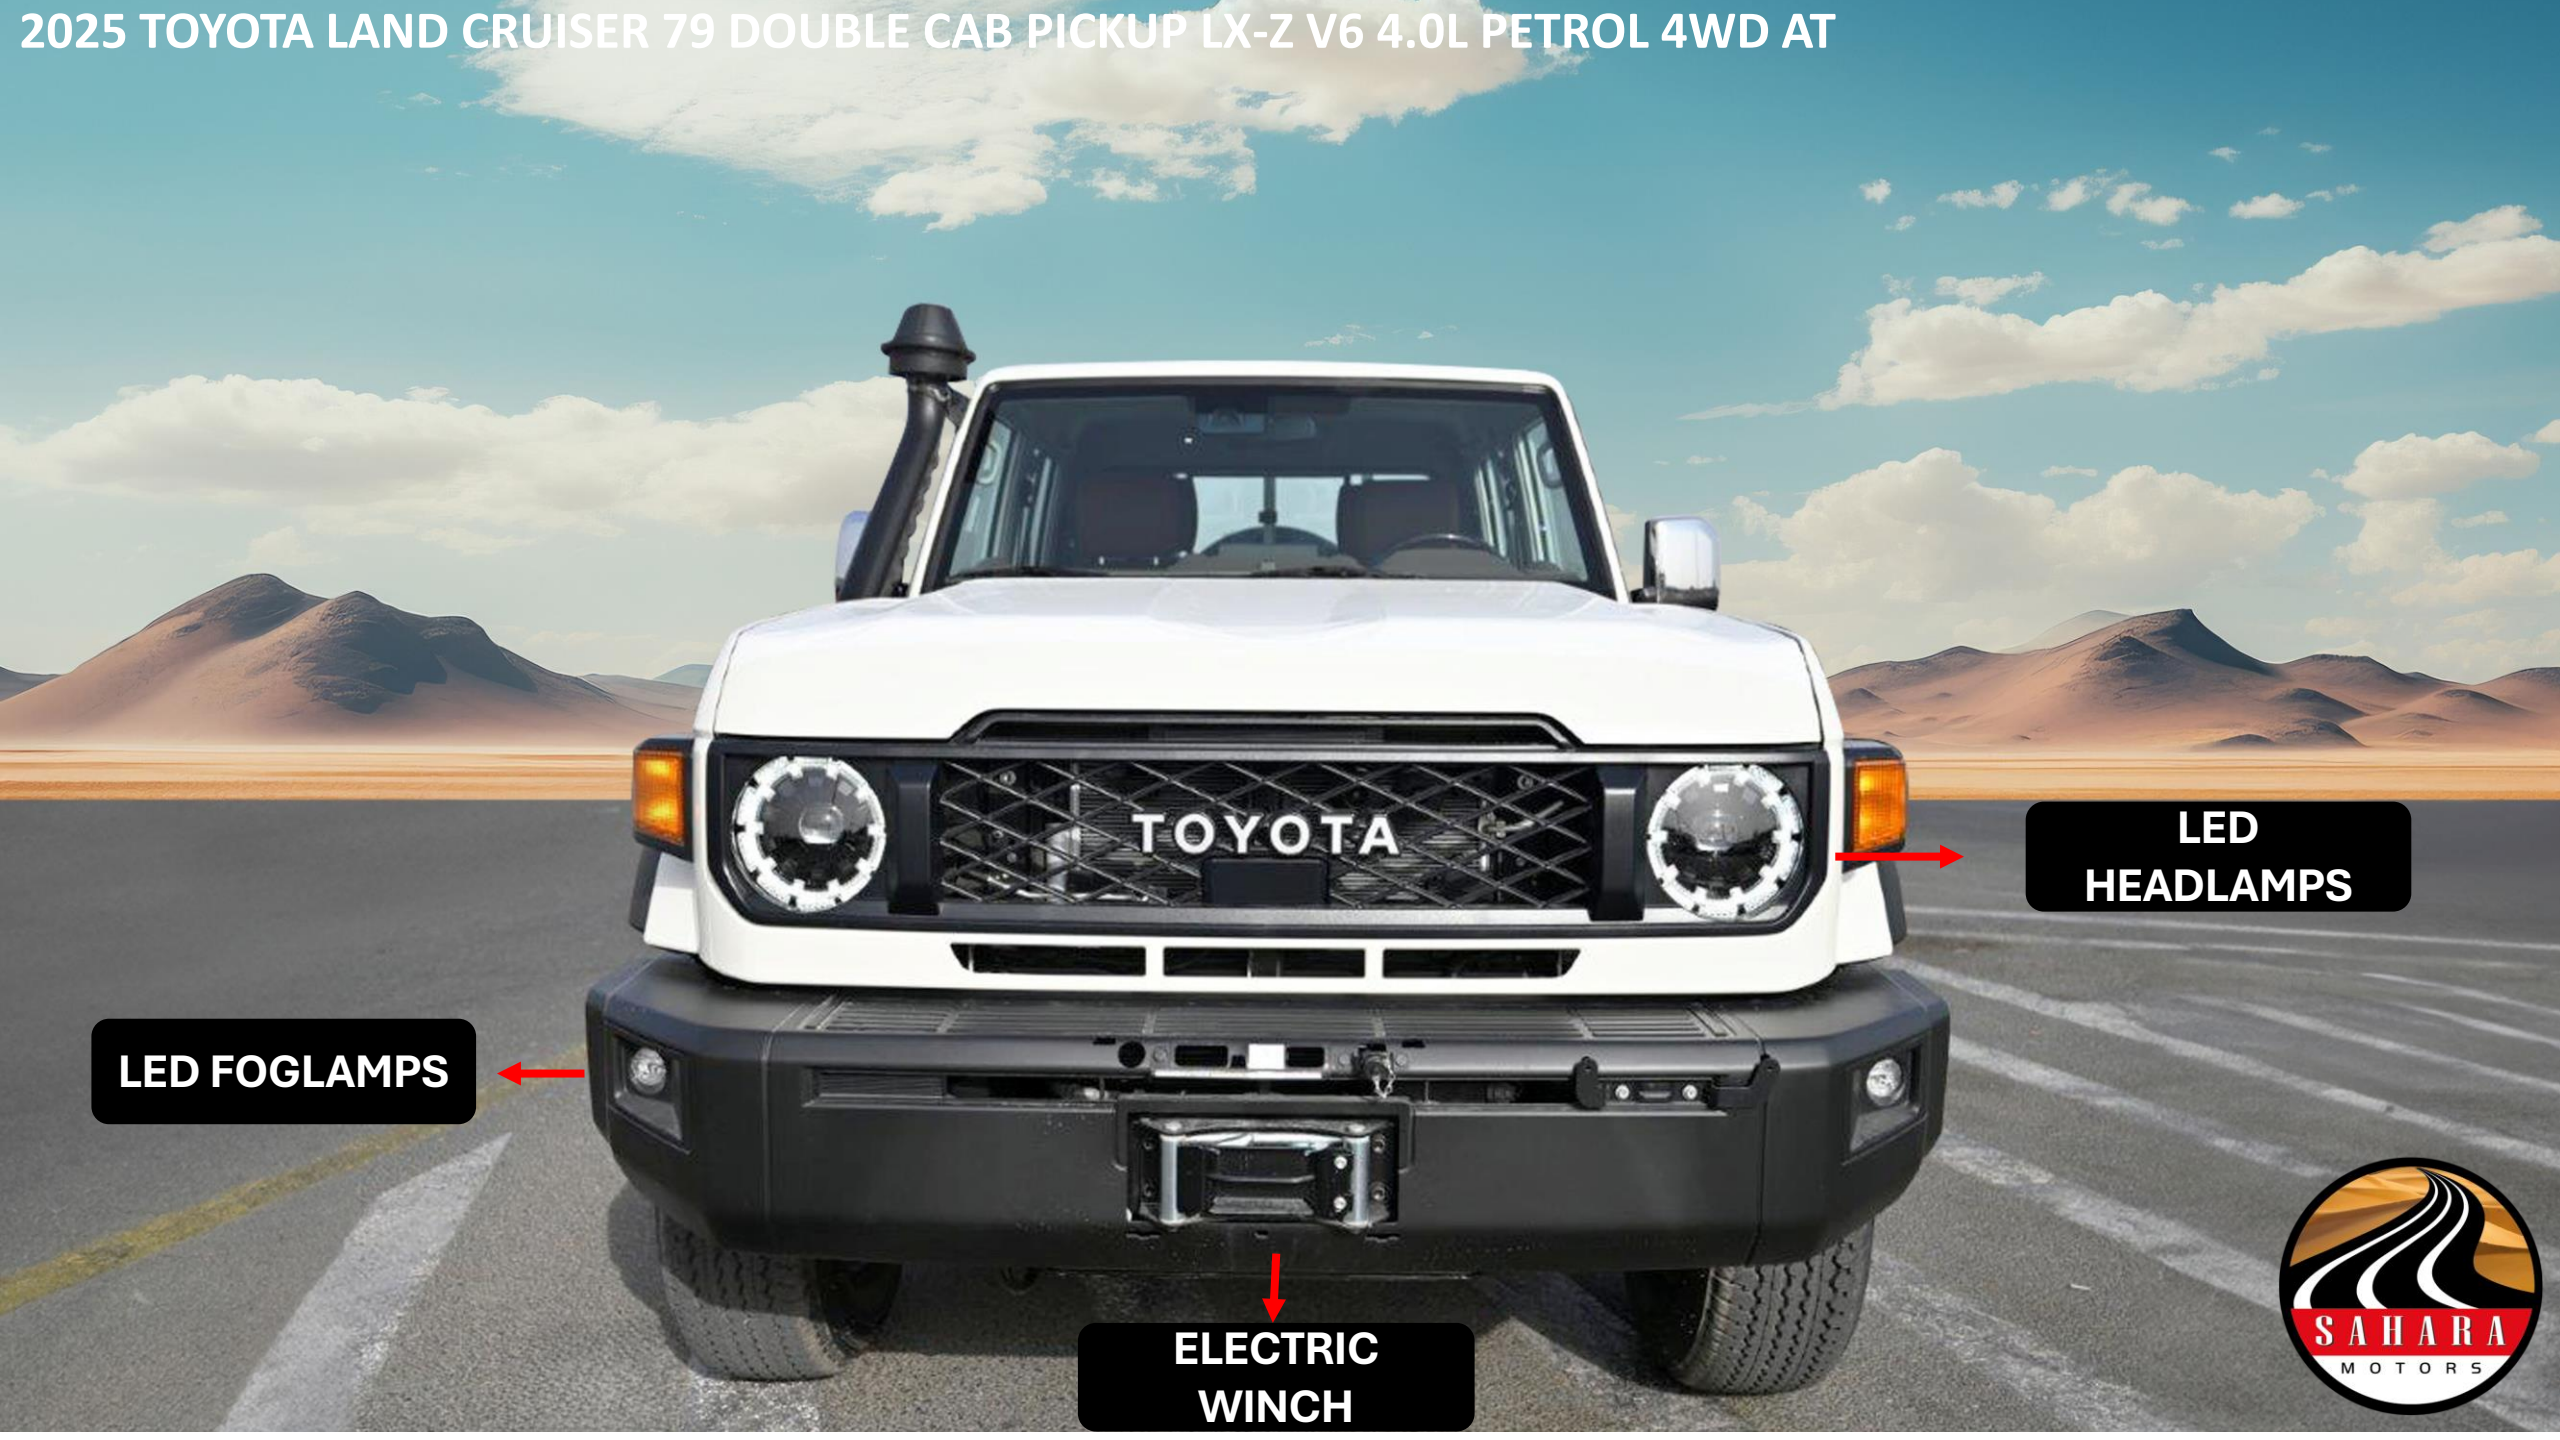

2025 **TOYOTA** LC 79 DC PUP LX-Z

2025 TOYOTA LAND CRUISER 79 DOUBLE CAB PICKUP LX-ZV6 4.0L PETROL 4WD AT

LED FOGLAMPS

LED HEADLAMPS

ELECTRIC WINCH

2025 TOYOTA LAND CRUISER 79 DOUBLE CAB PICKUP LX-ZV6 4.0L PETROL 4WD AT

SIDE STEP

16" ALLOY WHEELS

2025 TOYOTA LAND CRUISER 79 DOUBLE CAB PICKUP LX-ZV6 4.0L PETROL 4WD AT

FRAME GUARD

OVER FENDER

MUD FLAPS

KEY TYPE

COOL BOX

LEATHER SEATS

REAR AC DUCT

OPTITRON METER

**MULTI INFORMATION
DISPLAY**

**POWER STEERING
WITH CONTROLLING
SWITCHES**

The image shows the interior of a vehicle, likely a SUV or truck, with brown leather seats and a dashboard. The view through the windshield shows a desert landscape with mountains under a blue sky with clouds. A red circular warning sign is visible on the dashboard. Two white text boxes are overlaid on the image, one pointing to a LED lamp and another pointing to cup holders.

ROOM LAMP LED

CUP HOLDERS

**2025 MODEL TOYOTA LAND CRUISER 79 DOUBLE CAB PICKUP LX-Z V6 4.0L
PETROL 4WD AUTOMATIC**

**MODEL CODE GRJ79L-DKTNKV
ENGINE & DISPLACEMENT CC 3956
DRIVETRAIN HP / RPM ISO NET 228 / 5200
TORQUE KGM/RPM ISO NET 36.7 / 3800
ENGINE TYPE -1GR-FE, V6 ,24VDOHC
FUEL SYSTEM EFI, VVTI
FUEL TYPE UNLEADED GASOLINE
FUEL TANK CAPACITY LTRS. 130
TRANSMISSION 6-SPEED A/T
EURO EMISSION CERT. EURO4
4WD OPTIONS PART-TIME
DIFF. OPTION FRONT & REAR DIFFERENTIAL LOCK
TIRE SIZE 265/70R16C (TUBELESS)
WHEEL CAP
ALLOYS-TYPE1
STEERING POWER/TILT WITH/WITH TELESCOPIC WITH
BRAKE FRONT/REAR V.DISC/DRUM
SUSPENSION FRONT STD COIL SPRING REAR STD LEAF
SPRING
ABS+VSC+BA+EBD+HAC+DAC+ATRC
AIR BAG D + P
BUMPER FR. & RR. EXTENSION MOLDING+WINCH /
CHROME*
MUD GUARDS FR. & RR.**